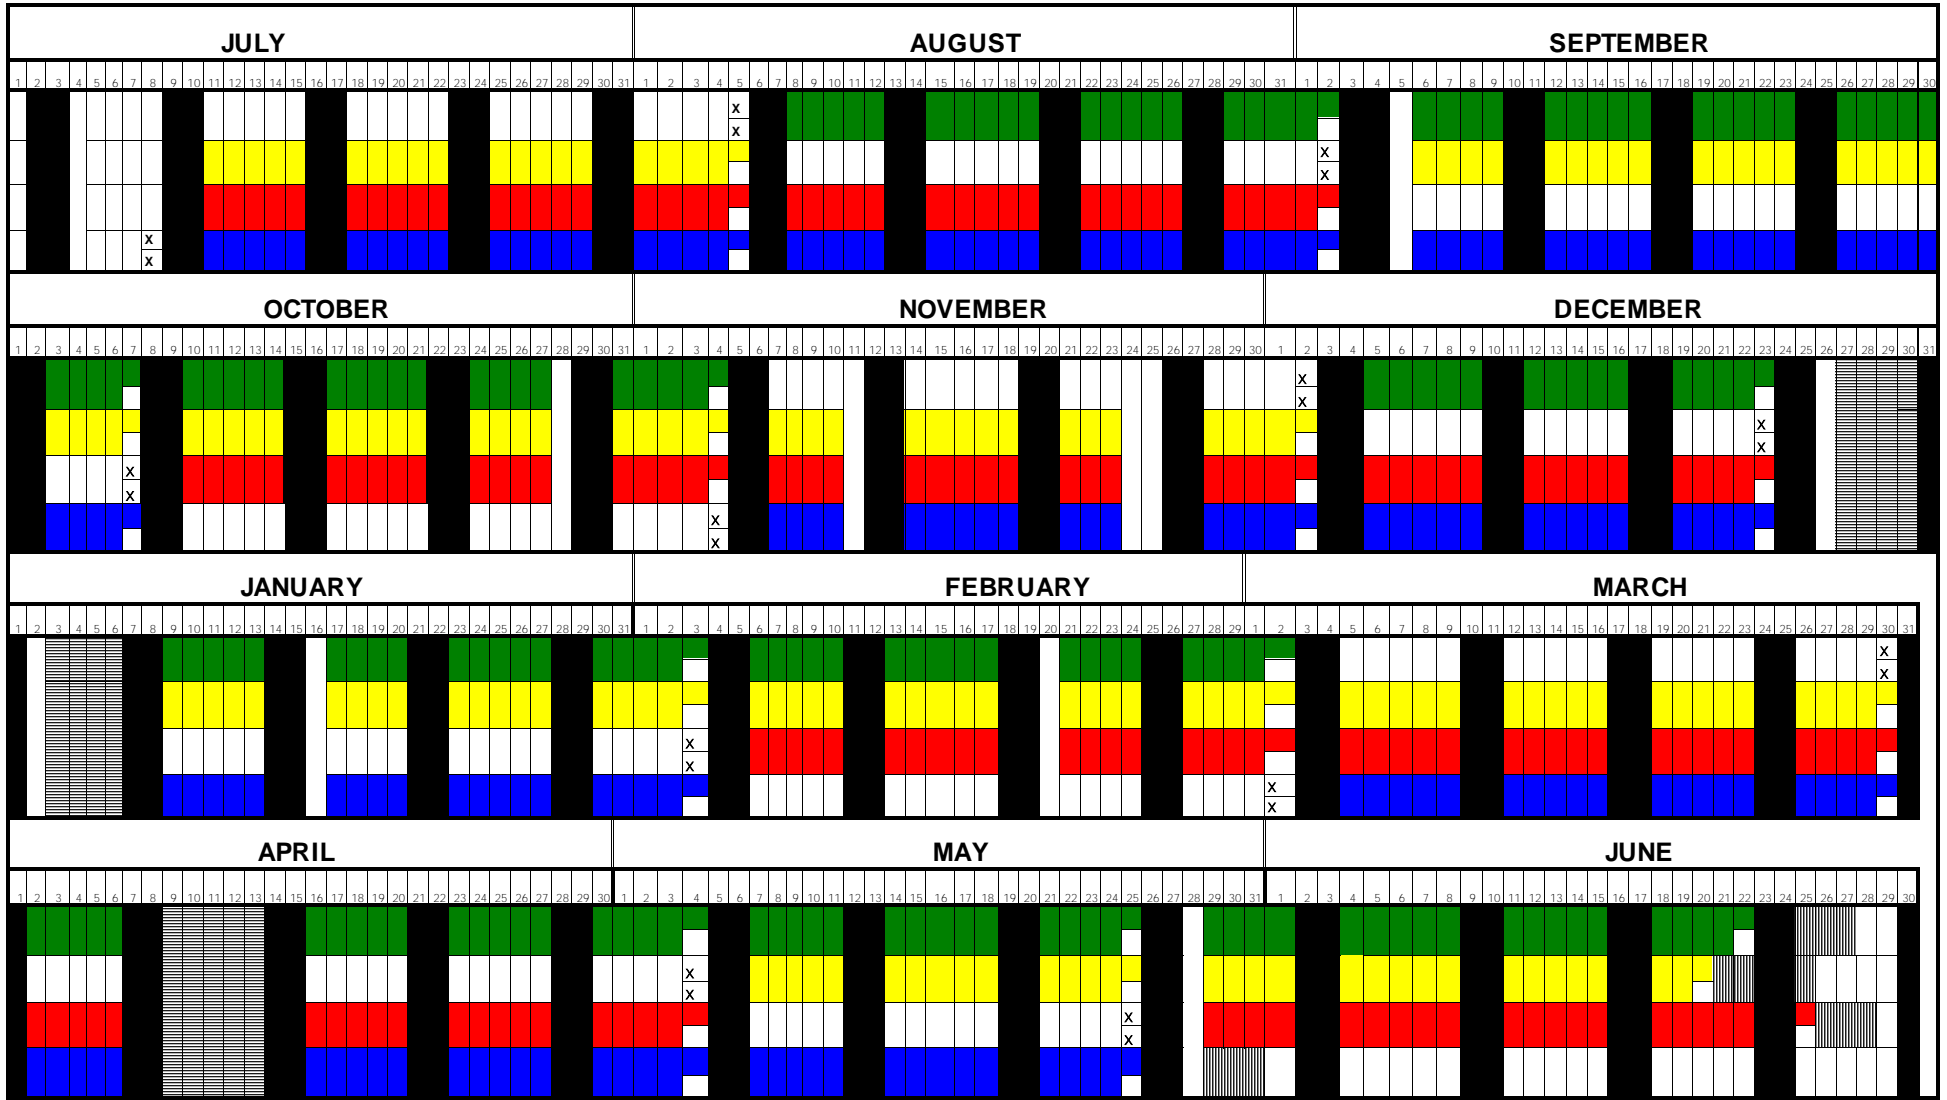

WASHOE COUNTY SCHOOL DISTRICT

2011-2012 MULTI-TRACK YEAR-ROUND CALENDAR

ALL TRACKS

- TRACK OFF DAYS
- Green Track School Days
- Yellow Track School Days
- Red Track School Days
- Blue Track School Days
- WEEKEND
- HOLIDAY
- VACATION DAYS
- X - TEACHER WORK DAYS
- Contingency Days

<i>HOLIDAYS OBSERVED</i>					
LABOR DAY	SEPTEMBER	5	CHRISTMAS	DECEMBER	25
NEVADA DAY	OCTOBER	28	NEW YEAR'S DAY	JANUARY	1
VETERANS' DAY	NOVEMBER	11	M.L. KING HOLIDAY	JANUARY	16
THANKSGIVING DAY	NOVEMBER	24	PRESIDENTS' DAY	FEBRUARY	20
FAMILY DAY	NOVEMBER	25	MEMORIAL DAY	MAY	28