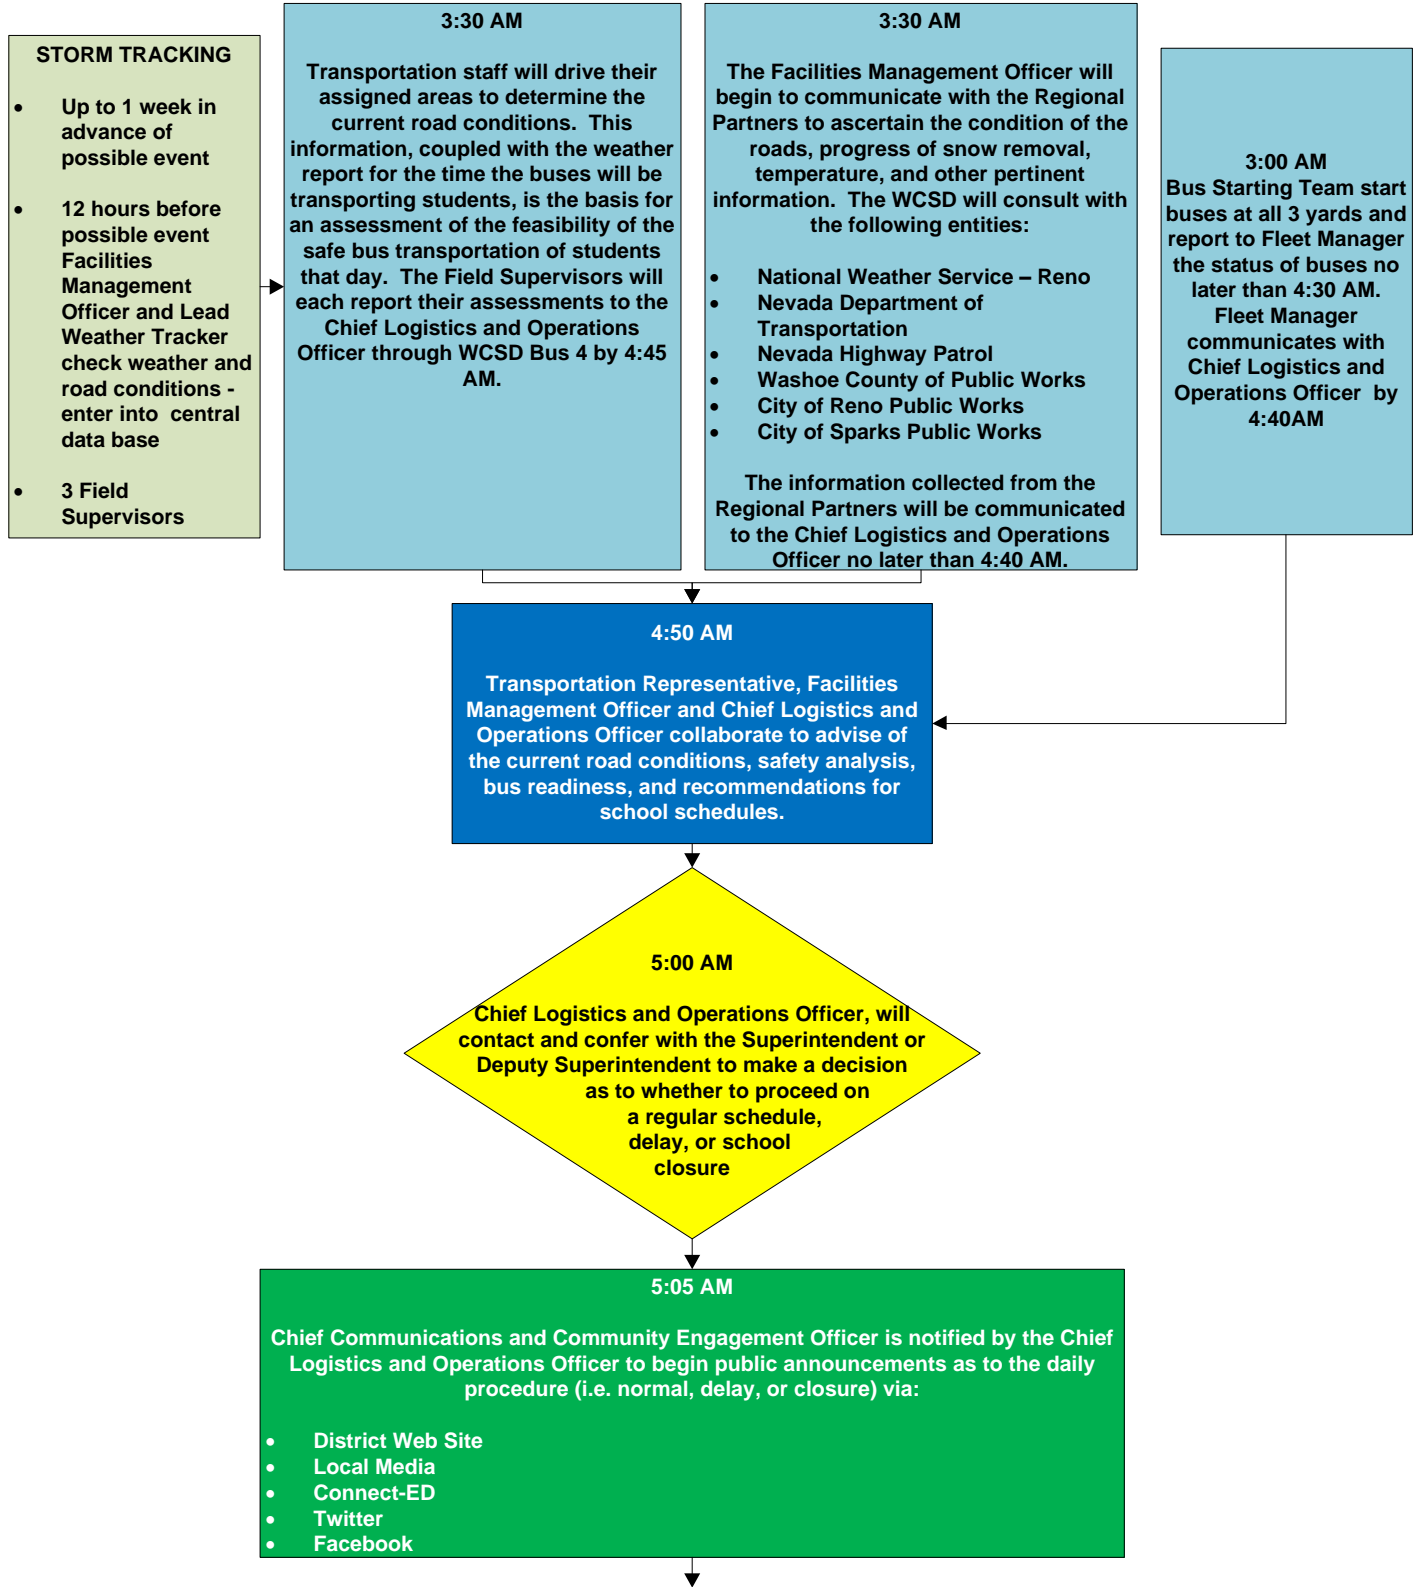

When the weather forecast the previous evening is for snow, possible snow, or extreme cold conditions the procedures below will be followed.

Emergency Operational Center staff collaborate and maintain WCSD common operational picture. Maintain status checks with:
 WCSD Transportation
 WCSD Facilities Management
 Affected WCSD School Sites
 Regional Agencies / Cities

If Transportation cannot transport students or if buses are running exceptionally late due to weather conditions, traffic situations, equipment failures, etc, impacted schools and parents of affected students will be notified via Connect Ed - Emergency Numbers